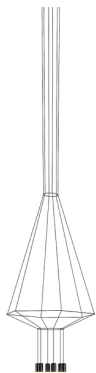

0405

Design By Arik Levy

Wireflow designed by Arik Levy. A hanging lamp which reviews and updates the chandelier look through an exercise of simplification that explores its essence and enhances its outline with great delicacy and at the same time a strong formal presence. Its appearance, as a structure of fine cables finished with eight LED terminals, discretely connects with classic chandelier models, taking this type of lamp to a new, groundbreaking and futuristic dimension. Employing CREA product configurator software, the design can be modified to adapt to your specific project requirements.

Model Sheet

Optional : Extra cable length
Min. quantity, upcharge and extra lead time apply [EN]

Finish	04 Black RAL 9005
LED temperature color	2700 K
Dimming	DALI 1-10V PUSH Optional Casambi Min. quantity, upcharge and extra lead time apply [EN]
Installation type	Surface Canopy

Materials
Ceiling rose: Steel
Body: Aluminum
Horizontal rods: Steel

Light source
6 x LED 4,48W 350mA
D

LED
CRI>80 2942 lm 109
2700 K

Driver
CC - Constant Current 350
110-240 V 50/60 HZ

Application
Hanging lamps

Packaging
2 Box
1,158 m x 1,133 m x 0,086 m
Gross weight 11,1
Net weight 9,99
Vol. 0,21

Lighting effect

General Lighting

Lamp used to highlight a specific element.

Photometric Data

Efficiency	46.23%
Coordinate System	CG
Total Flux	2941.60
Maximum Value	320.26