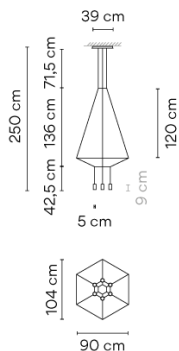

0405

Design By Arik Levy

Wireflow designed by Arik Levy. A hanging lamp which reviews and updates the chandelier look through an exercise of simplification that explores its essence and enhances its outline with great delicacy and at the same time a strong formal presence. Its appearance, as a structure of fine cables finished with eight LED terminals, discretely connects with classic chandelier models, taking this type of lamp to a new, groundbreaking and futuristic dimension. Employing CREA product configurator software, the design can be modified to adapt to your specific project requirements.

Model Sheet

Optional : Extra cable length
Min. quantity, upcharge and extra lead time apply [EN]

Finish	04 Black RAL 9005
LED temperature color	2700 K
Dimming	DALI 1-10V PUSH Optional Casambi Min. quantity, upcharge and extra lead time apply [EN]
Installation type	Surface Canopy

Materials
Ceiling rose: Steel
Body: Aluminum
Horizontal rods: Steel

Light source
6 x LED 4,48W 350mA
D

LED
CRI>80 2942 lm 109
2700 K

Driver
CC - Constant Current 350
110-240 V 50/60 HZ

Application
Hanging lamps

Packaging
2 Box
1,158 m x 1,133 m x 0,086 m
Gross weight 11,1
Net weight 9,99
Vol. 0,21

Lighting effect

General Lighting

Lamp used to highlight a specific element.

Photometric Data

Efficiency	46.23%
Coordinate System	CG
Total Flux	2941.60
Maximum Value	320.26